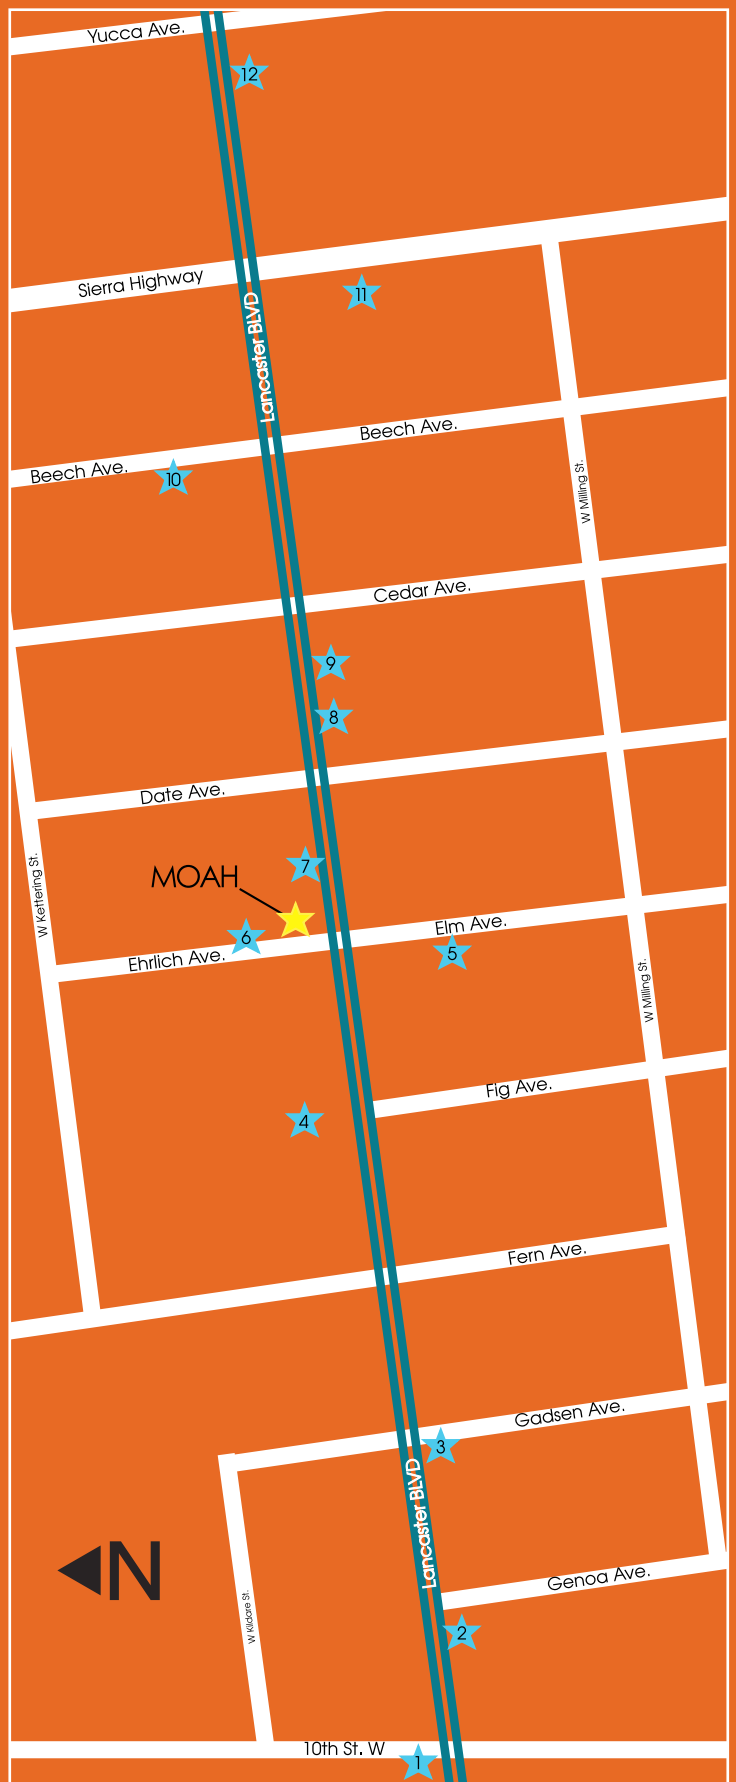

# POW! WOW!

## ANTELOPE VALLEY

### Featured Muralists / Map Key

- |   |  |
|---|--|
| 1. KRIS HOLLADAY<br>44805 10th St W.          | 9. MICHAEL JONES<br>606 W. Lancaster BLVD. |
| 2. LADY ECHO<br>902 W. Lancaster BLVD.        | 10. BUMBLEBEELOVESYOU<br>44911 Beech Ave.  |
| 3. AMANDALYNN<br>846 W. Lancaster BLVD.       | 11. JULIUS EASTMAN<br>44847 Sierra Hwy.    |
| 4. MEGGS<br>735 W. Lancaster BLVD.            | 12. MANDO MARIE<br>408 W. Lancaster BLVD.  |
| 5. MARK DEAN<br>VECA<br>44825 Elm Ave.        |  |
| 6. DAVID FLORES<br>665 W. Lancaster BLVD.     |  |
| 7. ANDREW SCHOULTZ<br>653. W. Lancaster BLVD. |  |
| 8. YOSKAY YAMAMOTO<br>614 W. Lancaster BLVD.  |  |